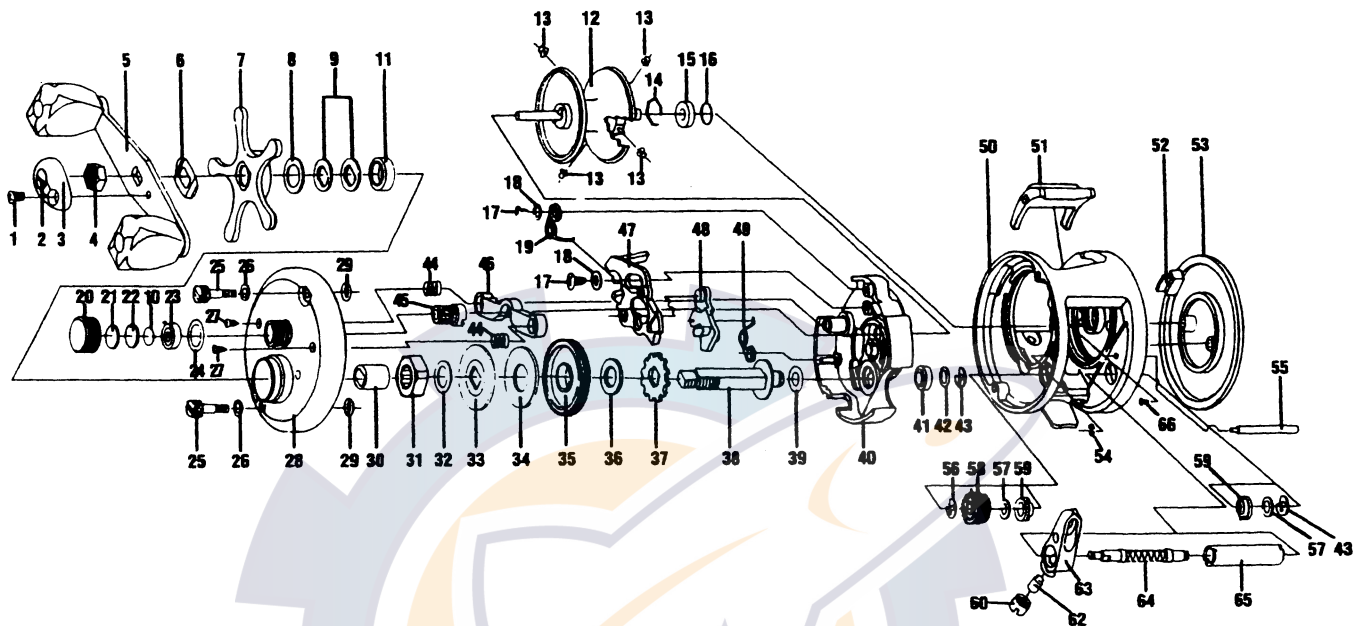

# QUANTUM US600LTD

Key No.	Part No.	Description	Price	Key No.	Part No.	Description	Price
1	QW123-02	Handle Nut Cap Screw	.15	34	RR111-04	Large Drag Washer	.30
2	QT130-01	Crankhandle Nut Cap Insert	.20	35	QT012-01	Drive Gear	3.30
3	QT034-01	Crankhandle Nut Cap	.30	36	RR111-02	Small Drag Washer	.30
4	QT003-01	Crankhandle Nut	.20	37	QT083-01	Trip Ratchet	.85
5	TW318-03	Crankhandle Assy	6.18	38	QT008-01	Crankshaft	2.30
6	QT054-01	Crankhandle Washer	.25	39	RR110-04	Crankshaft Washer	.20
7	QT355-02	Drag Star Assembly	2.90	40	QT010-01	Set Plate	2.95
8	RR110-07	Washer	.20	41	BJ017-01	Crankshaft Bearing	5.90
9	NX046-01	Spring "D" Washer	.25	42	RR110-05	Crankshaft Bushing Washer	.20
10	QT032-05	Spool Tension Washer	.25	43	RR190-02	E-Clip	.25
11	TW058-01	Bearing	3.65	44	RR160-02	Pinion Yoke Spring	.30
12	QT321-02	Spool Assembly	14.42	45	QT011-01F	Pinion Gear	2.95
13	QT044-02A	Brake Collar	.20	46	QT025-01	Pinion Yoke	.55
14	QT080-01	Bearing Retainer	.35	47	QT039-01	Release Slider	.95
15	BJ017-02	Ball Bearing	5.90	48	QT077-01	Kick Lever	.35
16	QT032-04	Spool Shaft Washer	.25	49	RR161-01	Kick Lever Spring	.30
17	RR131-01	Release Slider Screw	.20	50	QT301-01	Frame Assy	21.80
18	RR110-02	Washer	.20	51	QT009-03	Thumb Bar	1.95
19	RR161-02	Release Slider Spring	.30	52	QT050-01	Thumb Bar Retainer	.45
20	QT033-02	Cast Control Cap	2.10	53	QT323-02	Left Sidecover Assy	6.60
21	QT032-32	Cushion Washer	.60	54	RR190-01	E-Clip	.25
22	QT081-01	Spool Boss Tension Collar	.25	55	QT061-02	Levelwind Guide	.65
23	QT017-01	Spool Bearing	8.45	56	RR190-03	E-Clip	.25
24	MZ088-01	Tension Knob O-Ring	.25	57	RR110-03	Levelwind Washer	.20
25	QT074-02	Thumb Screw	1.40	58	QT085-01	Levelwind Gear	1.80
26	RR111-01	Thumb Screw Washer	.20	59	QT067-01	Levelwind Bushing	2.95
27	RR130-02	Right Sidecover Screw (Handle Side)	.25	60	QT007-02	Pawl Cap	1.95
28	QT324-03	Right Sidecover (Handle Side) Assy	27.50	62	QT006-02	Levelguide Pawl	.75
29	MZ088-02	Thumb Screw O-Ring	.25	63	QT347-02	Carrier Assembly	2.15
30	QW052-03	Clutch Sleeve	.50	64	QT072-01	Levelwind Shaft	2.10
31	UQ063-02	One Way Clutch	9.00	65	QT016-02	Levelwind Guard	1.75
32	RR110-06	Sleeve Washer	.20	66	RR130-01	Sidecover Screw	.25
33	QT045-01	Key Drag Washer	.45				